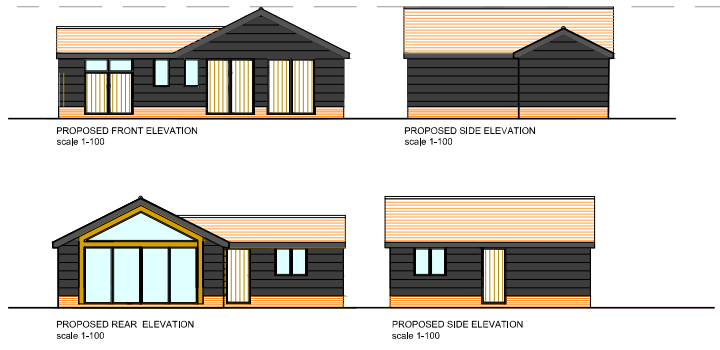

Notes:

Rev	Comment	By	Date
  GROOM DESIGN LTD 27 Lambridge Wood Road Henley on Thames RG9 3BP Mobile: 07881952315 Email: mhg@groomdesign.co.uk			
Client:			
Job Title:			
Drawing Title: Proposed Plans, Site Layout and Elevations			
Status: PLANNING			
Date Drawn: Jan 26	Drawn By: MHG	Scale: Varies	
Job No: 8042	Dirg No: 2	Rev: --