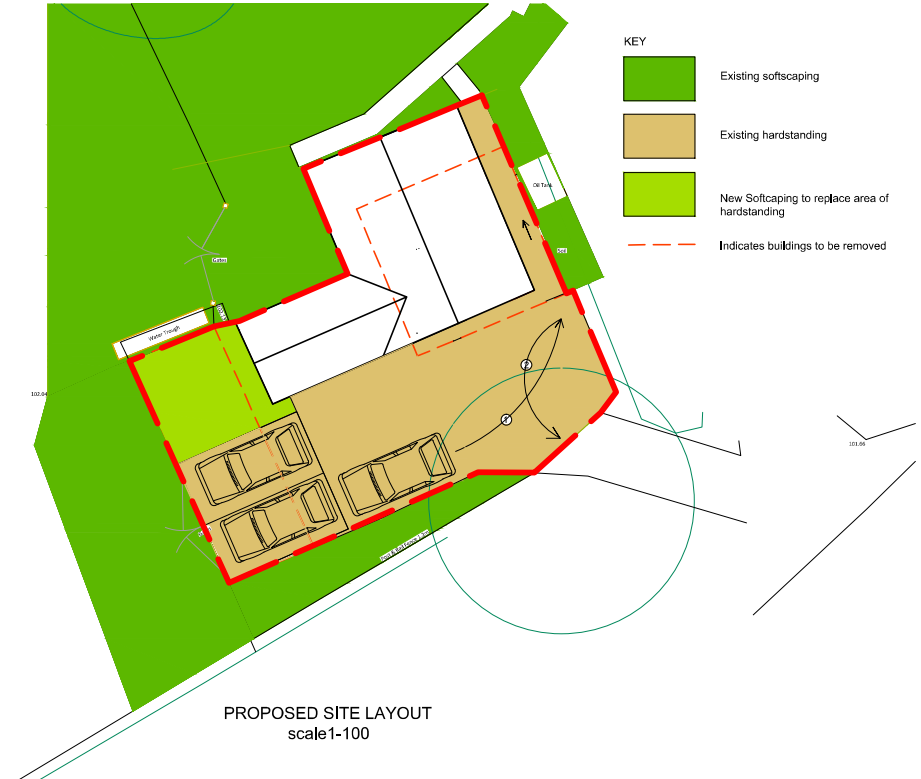

Notes:

Rev	Comment	By	Date
  GROOM DESIGN LTD 27 Lambridge Wood Road Henley on Thames RG9 3BP Mobile: 07881952315 Email: mhg@groomdesign.co.uk			
Client:			
Job Title:			
Drawing Title: Proposed Plans, Site Layout and Elevations			
Status: PLANNING			
Date Drawn: Jan 26	Drawn By: MHG	Scale: Varies	
Job No: 8042	Dirg No: 2	Rev: --