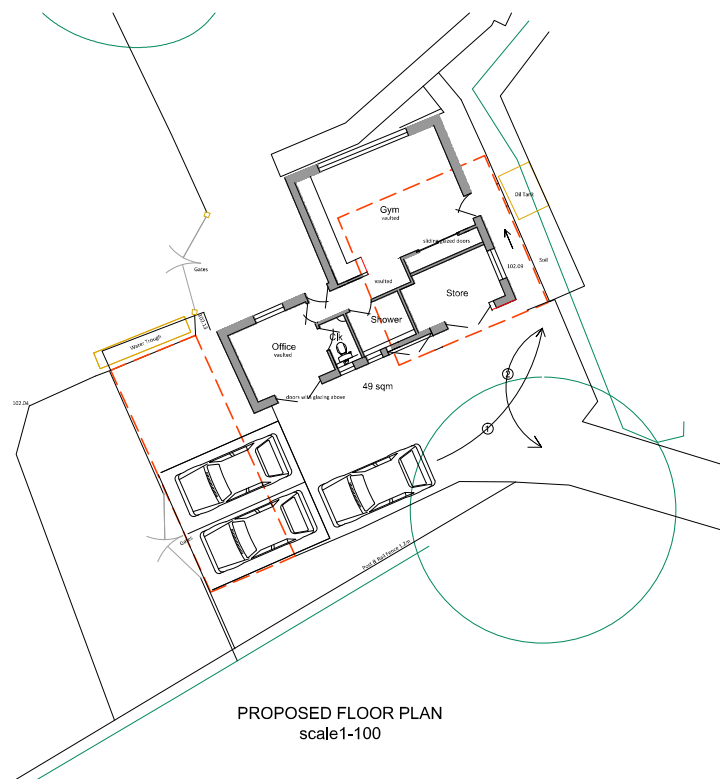

Notes:

Rev	Comment	By	Date
  GROOM DESIGN LTD 27 Lambridge Wood Road Henley on Thames RG9 3BP Mobile: 07881952315 Email: mhg@groomdesign.co.uk			
Client:			
Job Title:			
Drawing Title: Proposed Plans, Site Layout and Elevations			
Status: PLANNING			
Date Drawn: Jan 26	Drawn By: MHG	Scale: Varies	
Job No: 8042	Dirg No: 2	Rev: --