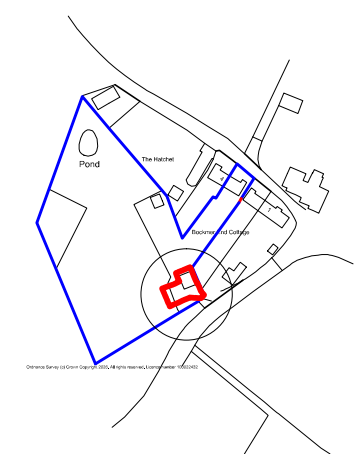

Notes:

Rev	Comment	By	Date
  GROOM DESIGN LTD 27 Lambridge Wood Road Henley on Thames RG9 3BP Mobile: 07881952315 Email: mhg@groomdesign.co.uk			
Client:			
Job Title:			
Drawing Title: Proposed Plans, Site Layout and Elevations			
Status: PLANNING			
Date Drawn: Jan 26	Drawn By: MHG	Scale: Varies	
Job No: 8042	Dirg No: 2	Rev: --